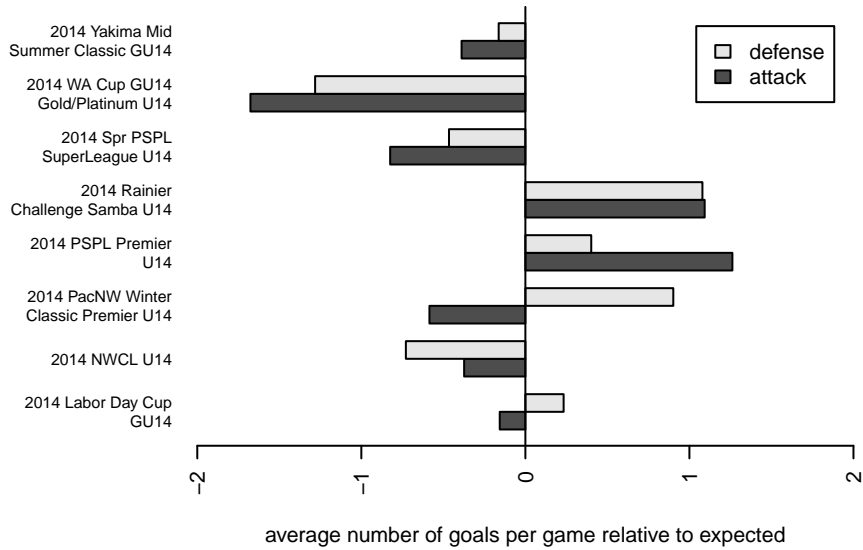

LWPFC White Piranhas G00

Lake Washington Premier FC
 Redmond, WA
 G00 total strength=1320
 attack=7.34 defense=5
 fall league = PSPL Premier U14
 spr league = Spr PSPL SuperLeague U14

alt names used:
 LWPFC White Piranhas
 LAKE WASHINGTON WHITE PIRANHAS
 LAKE WASHINGTON WHITE PIRANHAS
 Lake Washington Premier FC Piranhas
 LWPFC White Piranhas
 LWPFC White Piranhas
 LWPFC White Piranhas
 LWPFC White Piranhas
 LAKE WASHINGTON PREMIER FC WHITE PI

Venues played:
 2014 Rainier Challenge Samba U14
 2014 Yakima Mid Summer Classic GU14
 2014 NWCL U14
 2014 Labor Day Cup GU14
 2014 PSPL Premier U14
 2014 PacNW Winter Classic Premier U14
 2014 Spr PSPL SuperLeague U14
 2014 WA Cup GU14 Gold/Platinum U14

**attack and defense variance (black dot)
relative to other teams
and top 10 in region**

**attack and defense rating
relative to others at age
and all opponents in last 13 months**

Performance relative to 13 month average