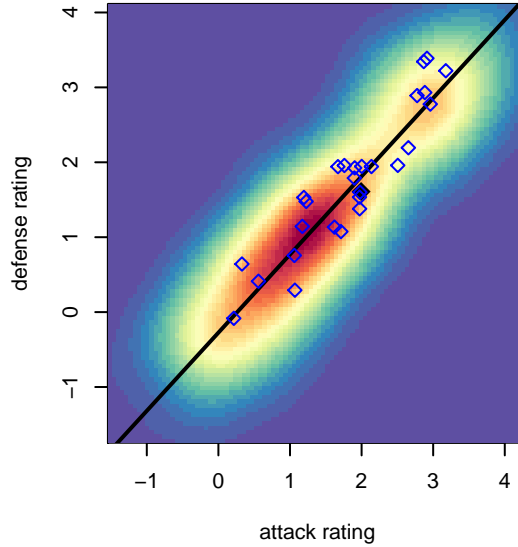

LWPFC White Piranhas G00

Lake Washington Premier FC
 Redmond, WA
 G00 total strength=1320
 attack=7.34 defense=5
 fall league = PSPL Premier U14
 spr league = Spr PSPL SuperLeague U14

alt names used:
 LWPFC White Piranhas
 LAKE WASHINGTON WHITE PIRANHAS
 LAKE WASHINGTON WHITE PIRANHAS
 Lake Washington Premier FC Piranhas
 LWPFC White Piranhas
 LWPFC White Piranhas
 LWPFC White Piranhas
 LWPFC White Piranhas
 LAKE WASHINGTON PREMIER FC WHITE PI

**attack and defense variance (black dot)
relative to other teams
and top 10 in region**

**attack and defense rating
relative to others at age
and all opponents in last 13 months**

Performance relative to 13 month average