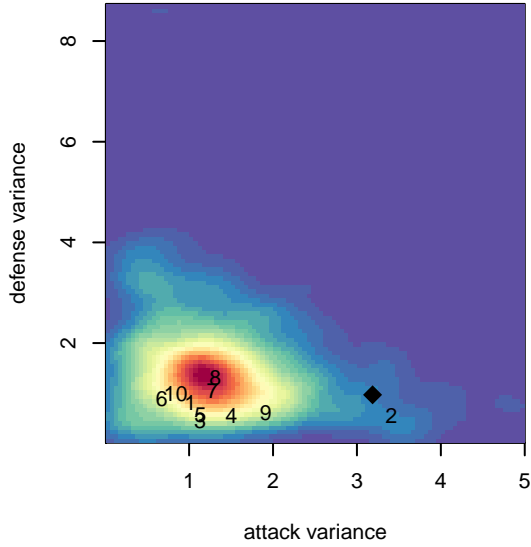

LWPFC White Piranhas G00

Lake Washington Premier FC
 Redmond, WA
 G00 total strength=1320
 attack=7.34 defense=5
 fall league = PSPL Premier U14
 spr league = Spr PSPL SuperLeague U14

alt names used:
 LWPFC White Piranhas
 LAKE WASHINGTON WHITE PIRANHAS
 LAKE WASHINGTON WHITE PIRANHAS
 Lake Washington Premier FC Piranhas
 LWPFC White Piranhas
 LWPFC White Piranhas
 LWPFC White Piranhas
 LWPFC White Piranhas
 LAKE WASHINGTON PREMIER FC WHITE PI

**attack and defense variance (black dot)
relative to other teams
and top 10 in region**

**attack and defense rating
relative to others at age
and all opponents in last 13 months**

Performance relative to 13 month average