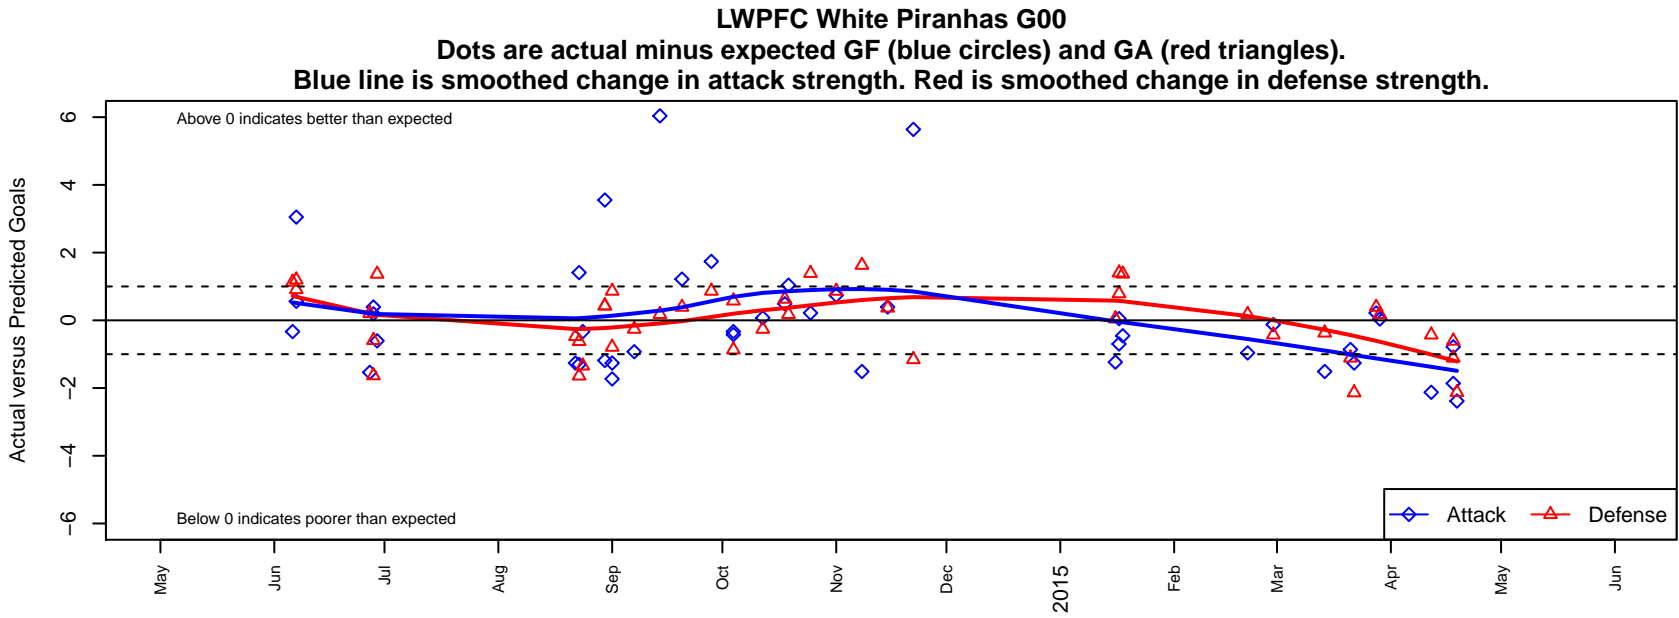

LWPFC White Piranhas G00

Lake Washington Premier FC
 Redmond, WA
 G00 total strength=1320
 attack=7.34 defense=5
 fall league = PSPL Premier U14
 spr league = Spr PSPL SuperLeague U14

alt names used:
 LWPFC White Piranhas
 LAKE WASHINGTON WHITE PIRANHAS
 LAKE WASHINGTON WHITE PIRANHAS
 Lake Washington Premier FC Piranhas
 LWPFC White Piranhas
 LWPFC White Piranhas
 LWPFC White Piranhas
 LWPFC White Piranhas
 LAKE WASHINGTON PREMIER FC WHITE PI

**attack and defense variance (black dot)
relative to other teams
and top 10 in region**

**attack and defense rating
relative to others at age
and all opponents in last 13 months**

Performance relative to 13 month average