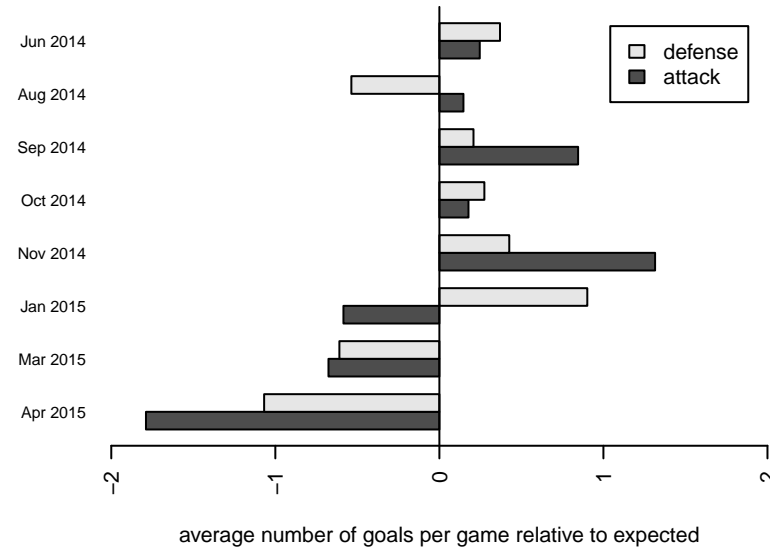

Performance relative to 13 month average