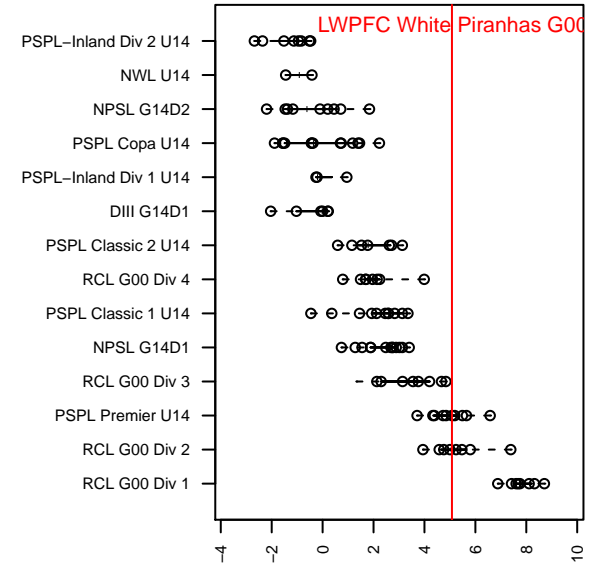

LWPFC White Piranhas G00

Lake Washington Premier FC
 Redmond, WA
 G00 total strength=1320
 attack=7.34 defense=5
 fall league = PSPL Premier U14
 spr league = Spr PSPL SuperLeague U14

alt names used:
 LWPFC White Piranhas
 LAKE WASHINGTON WHITE PIRANHAS
 LAKE WASHINGTON WHITE PIRANHAS
 Lake Washington Premier FC Piranhas
 LWPFC White Piranhas
 LWPFC White Piranhas
 LWPFC White Piranhas
 LWPFC White Piranhas
 LAKE WASHINGTON PREMIER FC WHITE PI

Venues played:
 2014 Rainier Challenge Samba U14
 2014 Yakima Mid Summer Classic GU14
 2014 NWCL U14
 2014 Labor Day Cup GU14
 2014 PSPL Premier U14
 2014 PacNW Winter Classic Premier U14
 2014 Spr PSPL SuperLeague U14
 2014 WA Cup GU14 Gold/Platinum U14

**attack and defense variance (black dot)
relative to other teams
and top 10 in region**

**attack and defense rating
relative to others at age
and all opponents in last 13 months**

Performance relative to 13 month average